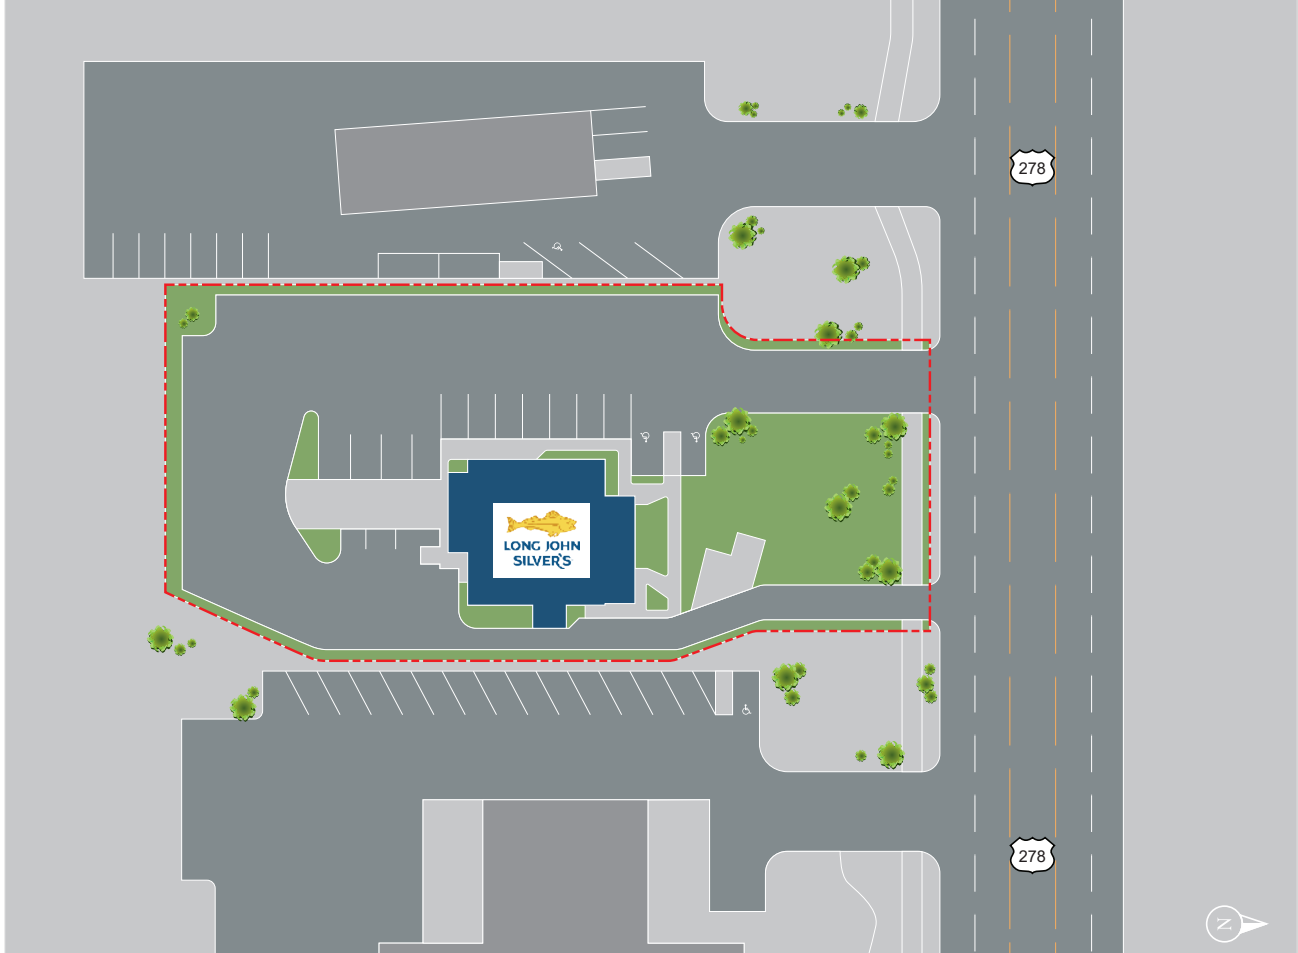

LONG JOHN SILVER'S

3274 Highway 278, Covington, GA 30014

M&P
SHOPPING CENTERS

5025 Winters Chapel Road, Suite M
Atlanta, Georgia 30360

mpshoppingcenters.com
770.698.0403