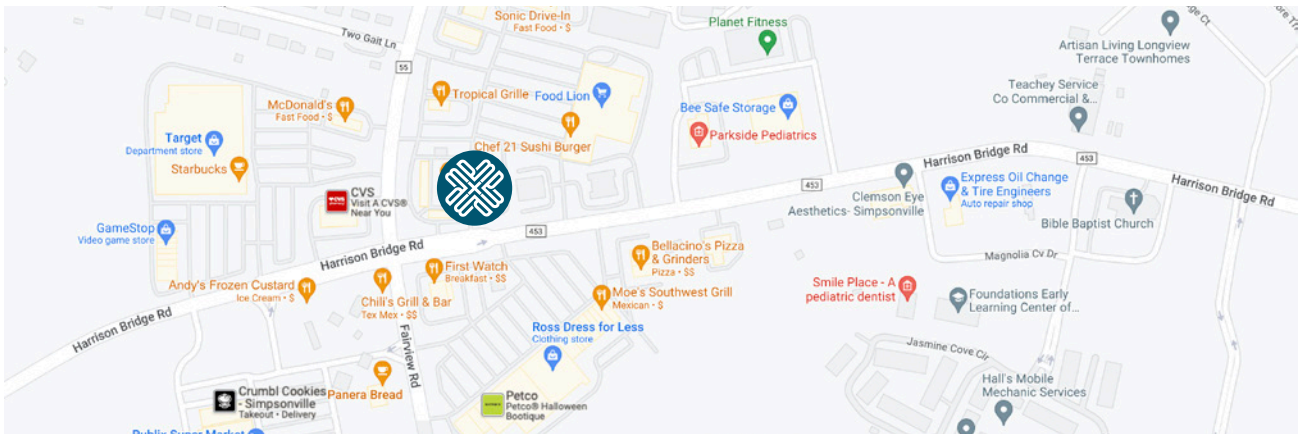

SHOPS AT SIMPSONVILLE

340 Harrison Bridge Rd., Simpsonville, SC 29681

M&P
SHOPPING CENTERS

5025 Winters Chapel Road, Suite M
Atlanta, Georgia 30360

mpshoppingcenters.com
770.698.0403